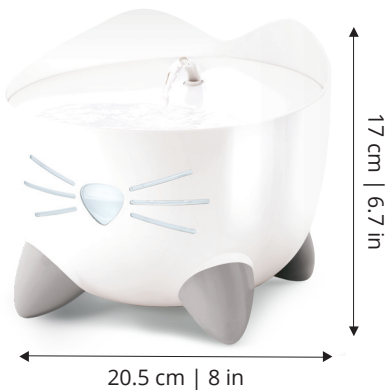

COMBO PACK

Pixi™

Cat Drinking Fountain & Elevated feeding dish

Catit PIXI Fountain Combo Pack

Care for your feline friend in true style, with a matching PIXI drinking fountain and feeding dish. The Combo set includes everything you need for a carefree mealtime routine, with 2 stainless steel feeding dishes and 3 fountain filters for easy maintenance.

DISHWASHER SAFE STEEL

Dish capacity
200ml |
6.83 fl oz

Ergonomic & cute

This adorable Catit PIXI™ feeding dish is elevated by its 4 little paws to an ergonomic height. The stainless steel dish is comfortably shallow not to irritate your cat's whiskers while they're eating.

Unique arching water flow for ergonomic drinking

Multiple drinking options for maximum comfort

The Catit PIXI® Fountain offers 3 different drinking options to appeal to picky drinkers: gently flowing pool, arching jet (with spout) and bubbling top with stream.