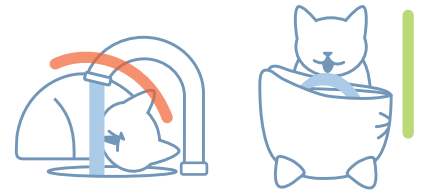

DISHWASHER SAFE STEEL

Dish capacity
200ml |
6.83 fl oz

Ergonomic & cute

This adorable Catit PIXI™ feeding dish is elevated by its 4 little paws to an ergonomic height. The stainless steel dish is comfortably shallow not to irritate your cat's whiskers while they're eating.

Unique arching water flow for ergonomic drinking

Multiple drinking options for maximum comfort

The Catit PIXI® Fountain offers 3 different drinking options to appeal to picky drinkers: gently flowing pool, arching jet (with spout) and bubbling top with stream.