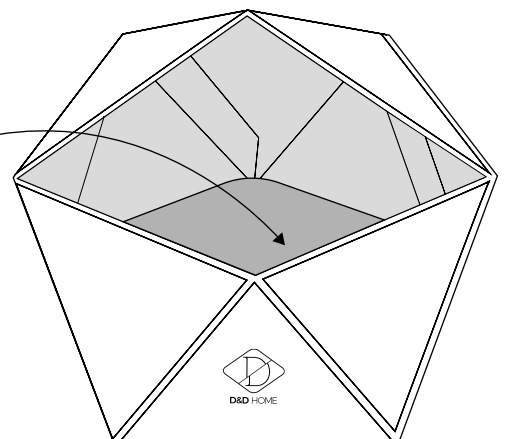

D&D HOME

**Preparation**

place Logan on the floor  
with rust color upwards  
fold the pieces in order of  
the numbers and fasten  
the velcro parts together

# LOGAN

felt cat cave

Assembly instruction - Bauanleitung - Montage-instructies - Instructions de montage - Instrucción de montaje