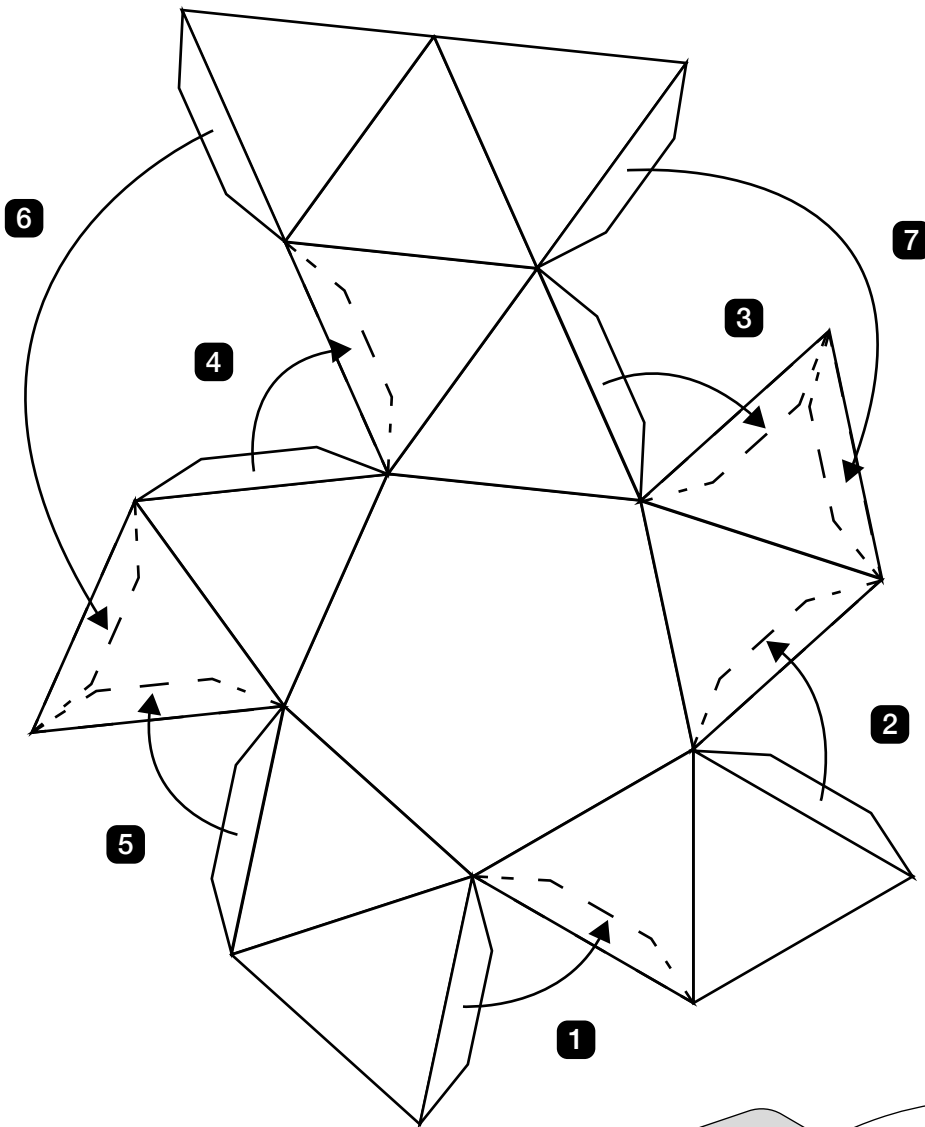

D&D HOME

**Preparation**

place Logan on the floor  
with rust color upwards  
fold the pieces in order of  
the numbers and fasten  
the velcro parts together

# LOGAN

felt cat cave

Assembly instruction - Bauanleitung - Montage-instructies - Instructions de montage - Instrucción de montaje