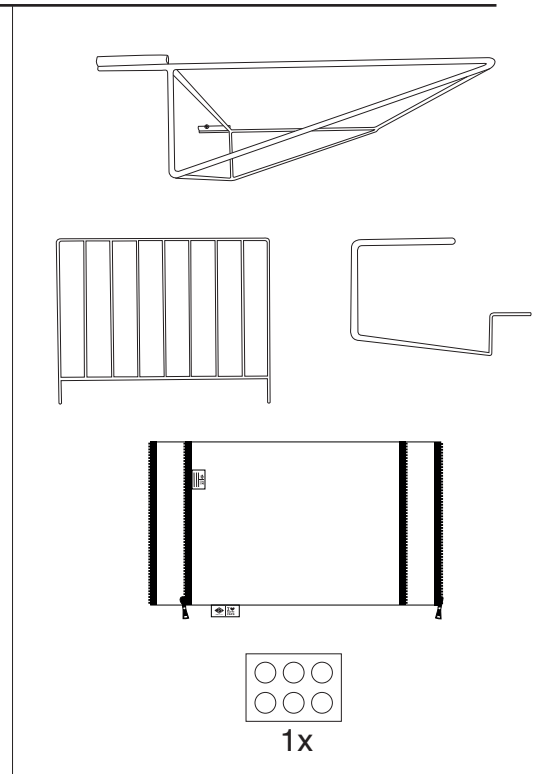

Zip towards the bed or radiator so the pullers will hang at the back after installing the hammock

Use the silicone dots to protect your radiator or bed!