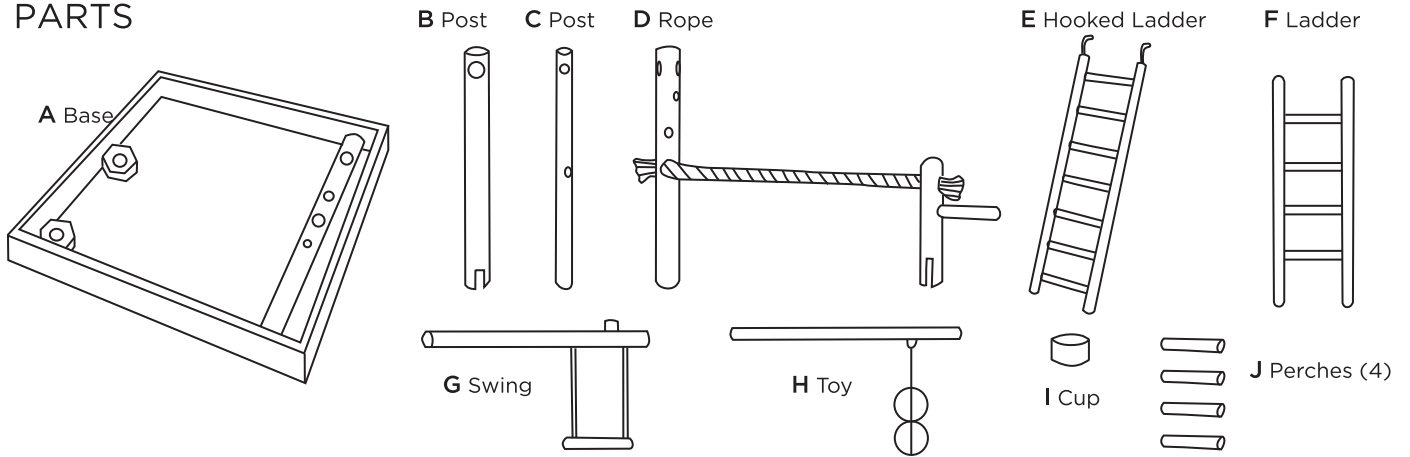

## 3IN1 PLAYGROUND

SIZE: **38x38x40**cm

### PARTS

### ADJUSTABLE SETUP