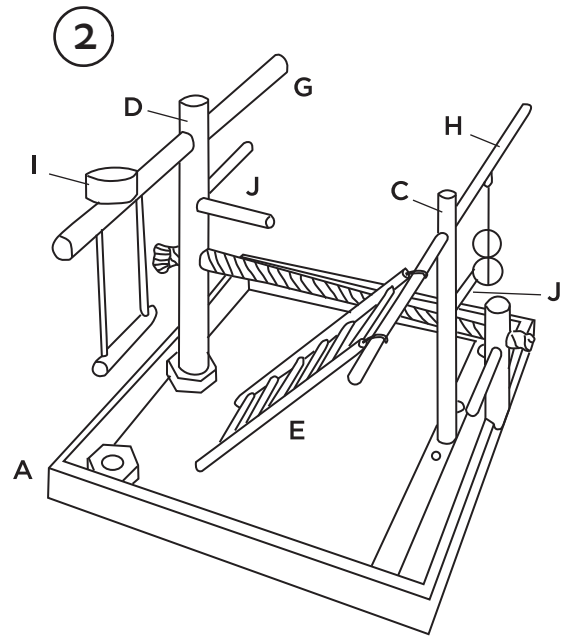

## 3IN1 PLAYGROUND

SIZE: **38x38x40**cm

### PARTS

### ADJUSTABLE SETUP