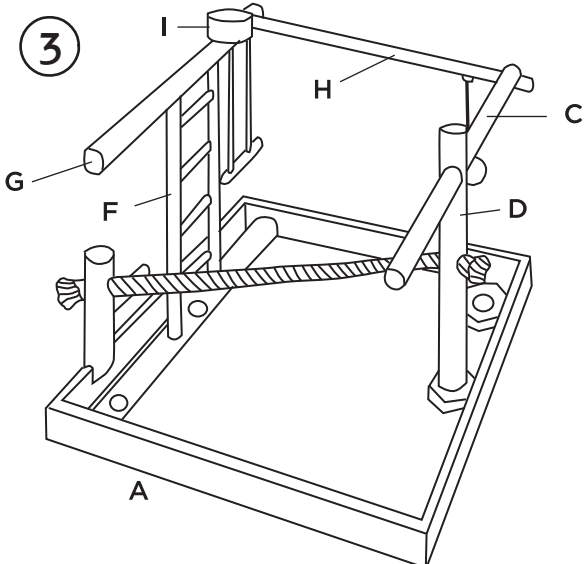

## 3IN1 PLAYGROUND

SIZE: **38x38x40**cm

### PARTS

### ADJUSTABLE SETUP