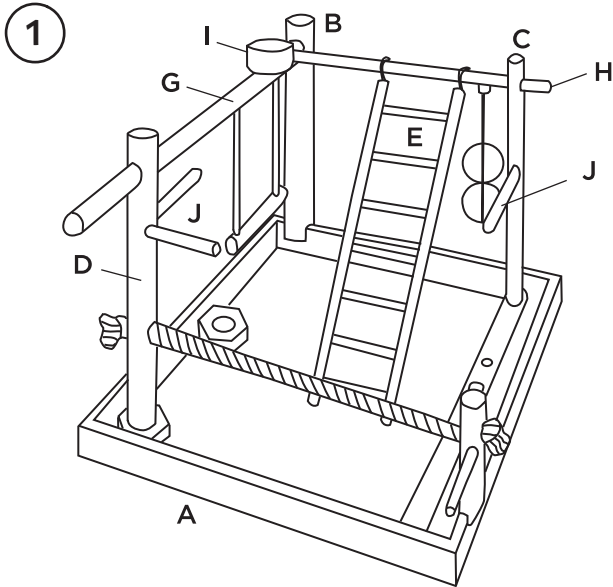

## 3IN1 PLAYGROUND

SIZE: **38x38x40**cm

### PARTS

### ADJUSTABLE SETUP