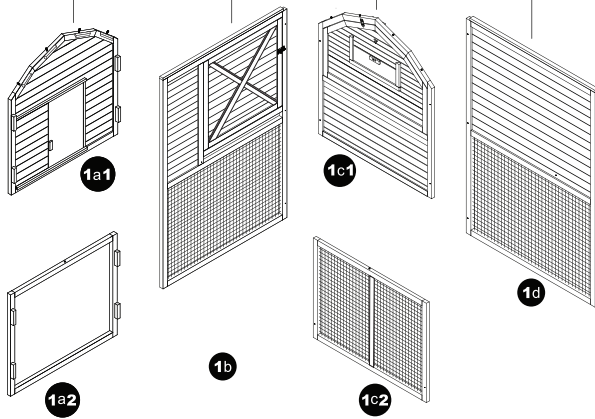

@laroygroup

FASTENERS

(A) 34 pcs - $\varnothing 3.5 \times 45$ mm

(C) 10 pcs - $\varnothing 3.5 \times 25$ mm

(B) 41 pcs - $\varnothing 3.5 \times 35$ mm

(D) 3 pcs - $\varnothing 3.0 \times 16$ mm

WOOD PIECES

ROOSTING AREA PANELS

FORAGING AREA PANELS

3

4a

4b

5a

5b

6