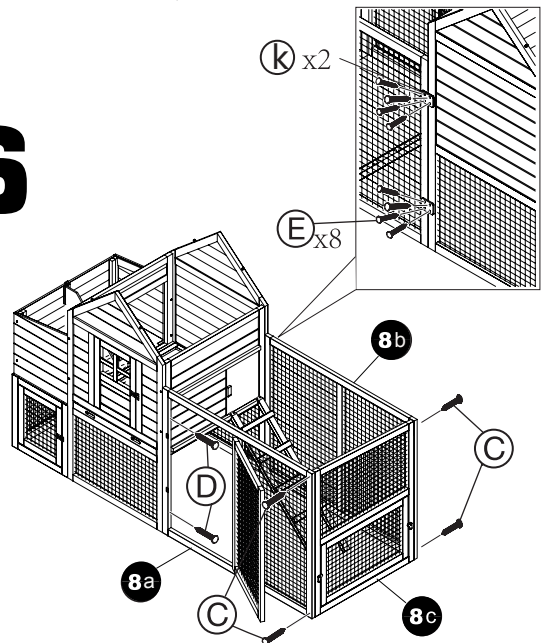

Assembly Instructions

*Use Screwdriver for Assembly

1

2

3

4

5

6