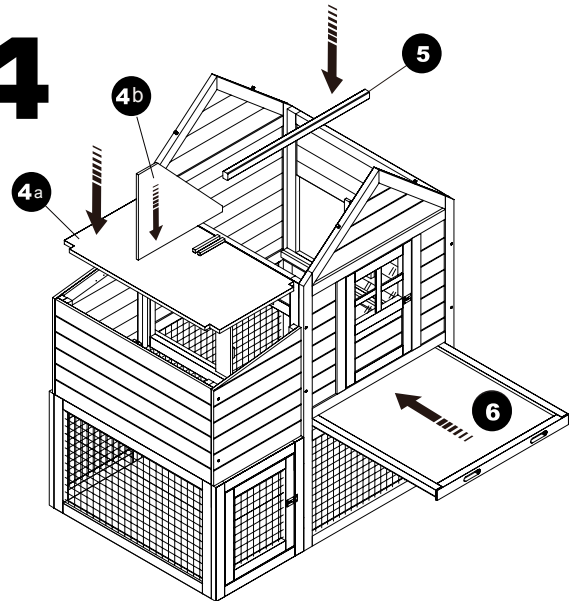

(E) 17 pcs - $\varnothing 3.5 \times 20\text{mm}$

(F) 5 pcs - $\varnothing 4.0 \times 16\text{mm}$

(G) 3 pcs - $\varnothing 3.0 \times 16\text{mm}$

(H) 1 pc - Hinge

(I) 5 M6 x 50 mm

(J) 5 M6 x 60 mm

(K) 4 55x45x1.5mm

WOOD PIECES

10b

Assembly Instructions

*Use Screwdriver for Assembly

1

2

3

4