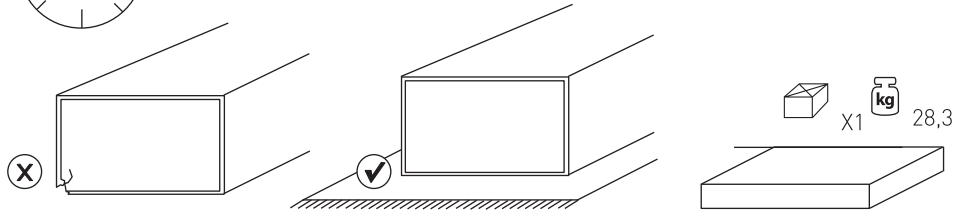

↪ Feels like home!

LAROY GROUP™ | Industrieweg 98-100 | 9032 Wondelgem | Belgium  
[www.laroygroup.com](http://www.laroygroup.com) | Made in China

25 MIN

- 1 8 pcs M4x10      2 8 pcs      3 22 pcs M5x25      4 4 pcs M6x12