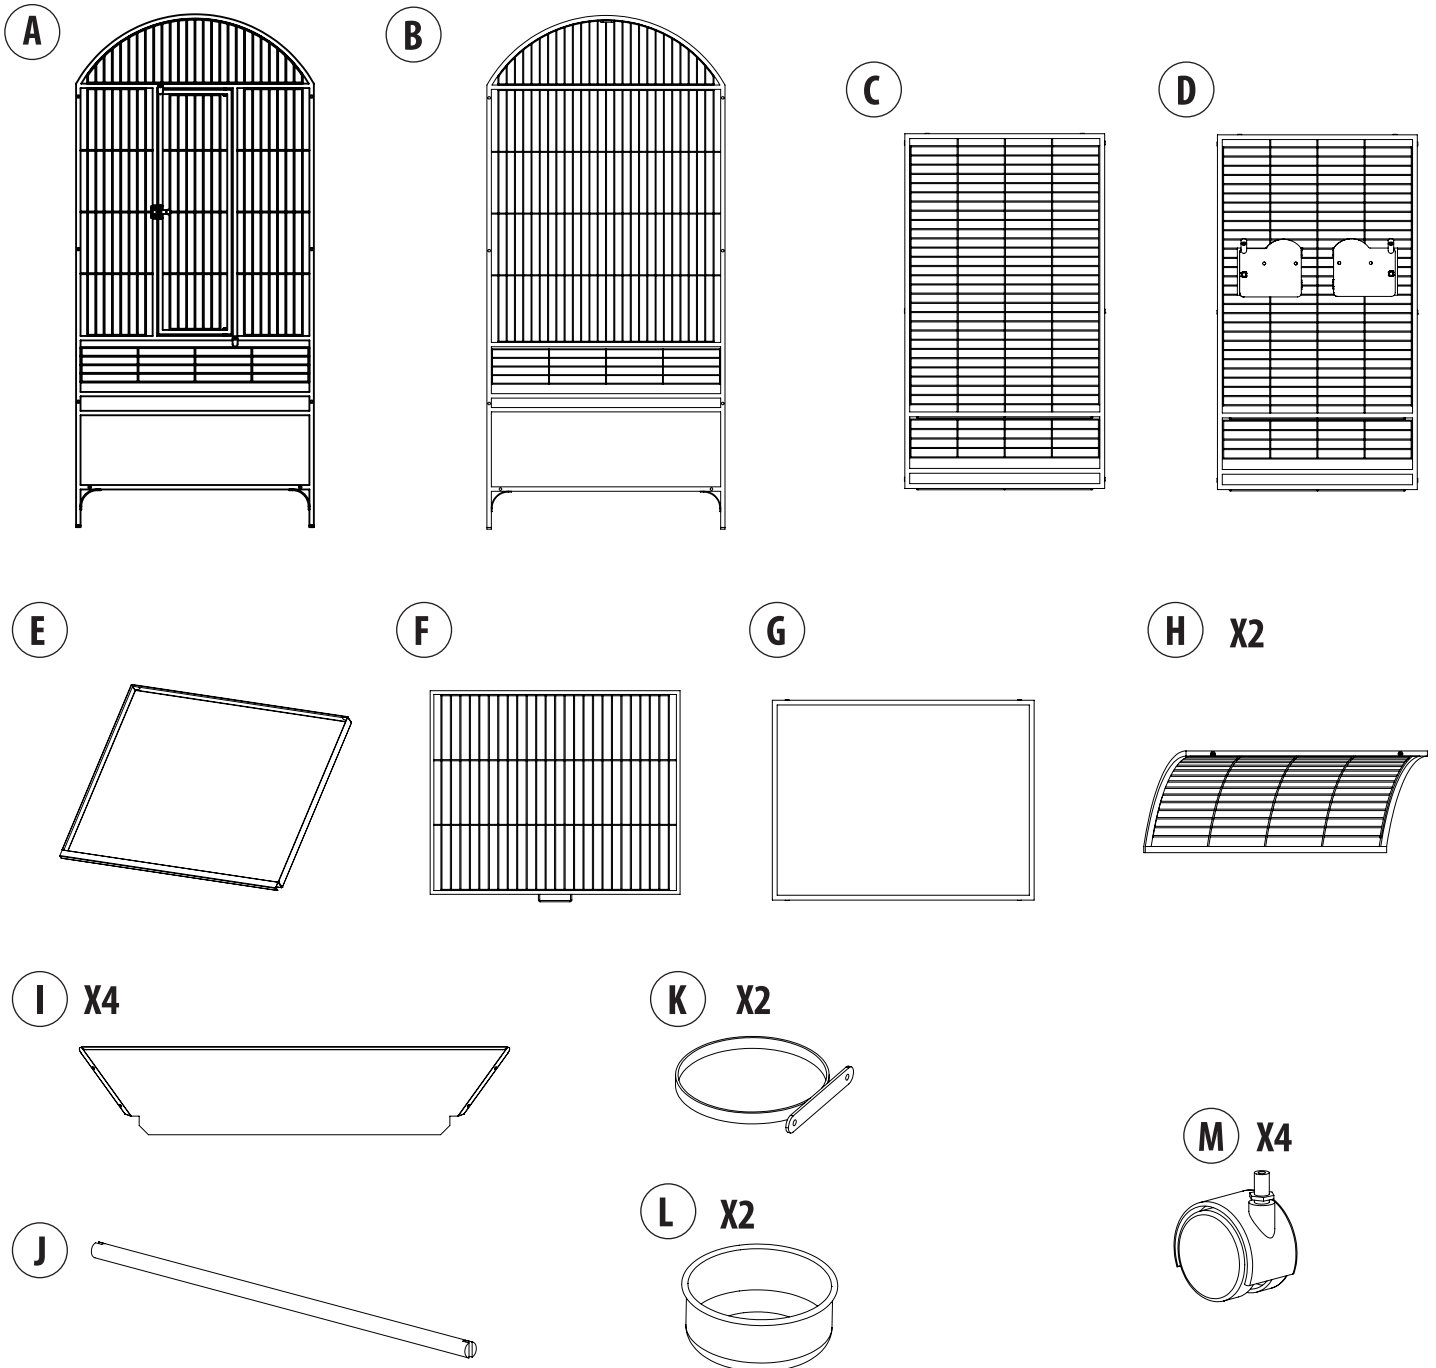

↪ Feels like home!

LAROY GROUP™ | Industrieweg 98-100 | 9032 Wondelgem | Belgium  
[www.laroygroup.com](http://www.laroygroup.com) | Made in China

25 MIN

- 1 8 pcs M4x10      2 8 pcs      3 22 pcs M5x25      4 4 pcs M6x12

1

2

3

4