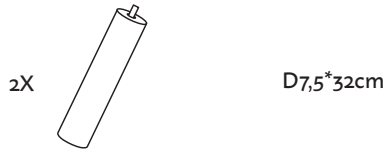

MANUAL

CORNER SCRATCHING TOWER BERT

SIZE: **42x42x110**cm

1

2