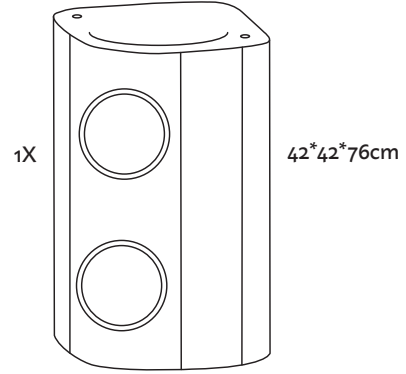

MANUAL

CORNER SCRATCHING TOWER BERT

SIZE: **42x42x110**cm

1

2