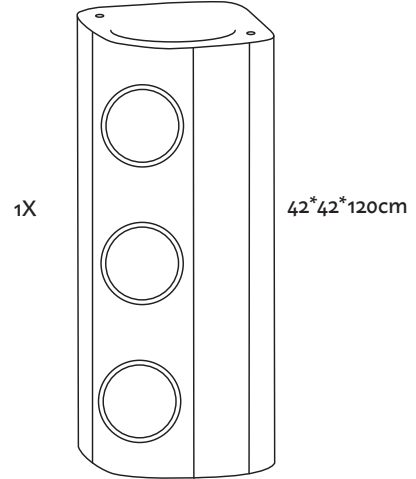

## CORNER SCRATCHING TOWER BERT

SIZE: **42x42x154**cm

1

2