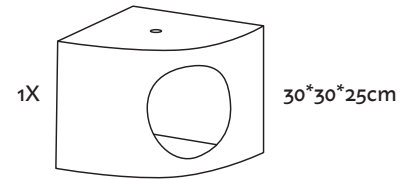

MANUAL

SCRATCHING POST BENNY

SIZE: 30x30x58cm

1

2