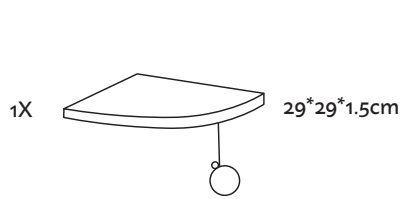

MANUAL

SCRATCHING POST BENNY

SIZE: 30x30x58cm

1

2