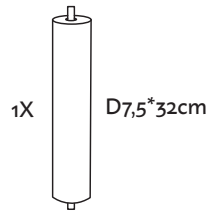

MANUAL

SCRATCHING POST BENNY

SIZE: 30x30x58cm

1

2