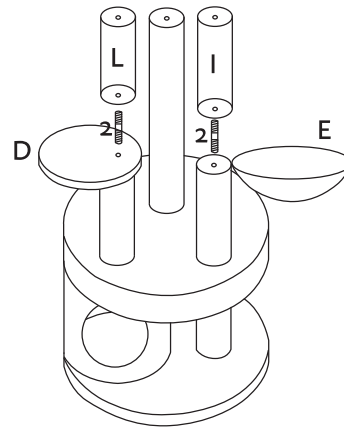

MANUAL

SCRATCHING POST

COCO

SIZE: **60x48x152**cm

1

2

3

4

5

6

7

MANUAL

SCRATCHING POST

CLEO

SIZE: **60x50x143**cm

- 28X 40mm (1)
- 3X (2)
- 7X large (3)
- 8X small (4)
- 8X (5)
- 1X 60mm (6)
- 1X (7)

MANUAL

SCRATCHING POST

CODY

SIZE: 60x60x185cm

17X 40mm (1)

7X (2)

7X large (3)

7X small (4)

7X (5)

4X 16mm (6)

1X 65mm (7)

2X (8)