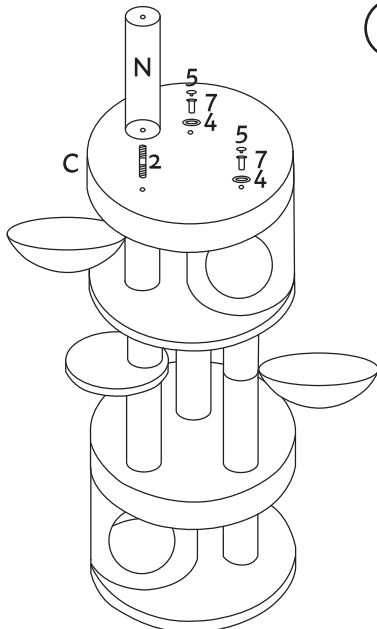

MANUAL

SCRATCHING POST

COCO

SIZE: **60x48x152**cm

1

2

3

4

5

6

7

MANUAL

SCRATCHING POST

CLEO

SIZE: **60x50x143**cm

- 28X 40mm (1)
- 3X (2)
- 7X large (3)
- 8X small (4)
- 8X (5)
- 1X 60mm (6)
- 1X (7)

MANUAL

SCRATCHING POST

CODY

SIZE: 60x60x185cm

17X 40mm (1)

7X (2)

7X large (3)

7X small (4)

7X (5)

4X 16mm (6)

1X 65mm (7)

2X (8)