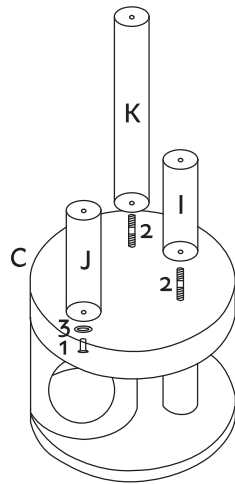

MANUAL

SCRATCHING POST

COCO

SIZE: **60x48x152**cm

1

2

3

4

5

6

7

MANUAL

SCRATCHING POST

CLEO

SIZE: **60x50x143**cm

- 28X 40mm (1)
- 3X (2)
- 7X large (3)
- 8X small (4)
- 8X (5)
- 1X 60mm (6)
- 1X (7)

MANUAL

SCRATCHING POST

CODY

SIZE: 60x60x185cm

17X 40mm (1)

7X (2)

7X large (3)

7X small (4)

7X (5)

4X 16mm (6)

1X 65mm (7)

2X (8)