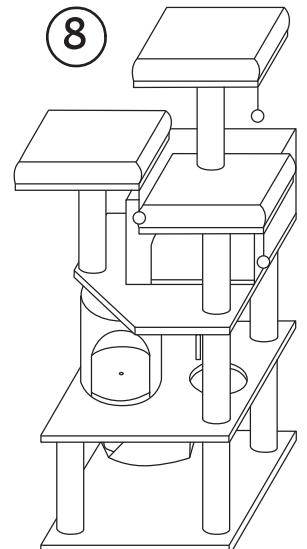

MANUAL

SCRATCHING POST

COCO

SIZE: **60x48x152**cm

1

2

3

4

5

6

7

MANUAL

SCRATCHING POST

CLEO

SIZE: **60x50x143**cm

- 28X 40mm (1)
- 3X (2)
- 7X large (3)
- 8X small (4)
- 8X (5)
- 1X 60mm (6)
- 1X (7)

1

2

3

4

5

6

7

8

MANUAL

SCRATCHING POST

CODY

SIZE: 60x60x185cm

17X 40mm (1)

7X (2)

7X large (3)

7X small (4)