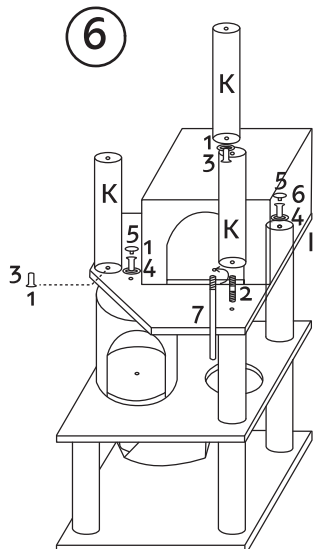

MANUAL

SCRATCHING POST

CLEO

SIZE: **60x50x143**cm

- 28X 40mm (1)
- 3X (2)
- 7X large (3)
- 8X small (4)
- 8X (5)
- 1X 60mm (6)
- 1X (7)

1

2

3

4

5

6

7

8