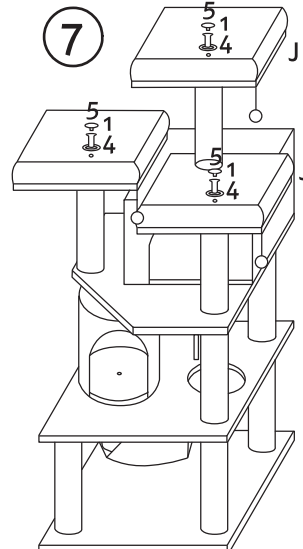

MANUAL

SCRATCHING POST

COCO

SIZE: **60x48x152**cm

1

2

3

4

5

6

7

MANUAL

SCRATCHING POST

CLEO

SIZE: **60x50x143**cm

- 28X 40mm (1)
- 3X (2)
- 7X large (3)
- 8X small (4)
- 8X (5)
- 1X 60mm (6)
- 1X (7)

1

2

3

4

5

6

7

8

MANUAL

SCRATCHING POST

CODY

SIZE: 60x60x185cm

17X 40mm (1)

7X (2)

7X large (3)

7X small (4)