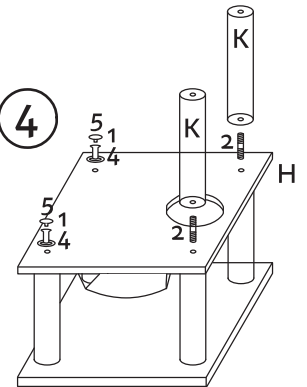

5

6

7

MANUAL

SCRATCHING POST

CLEO

SIZE: **60x50x143**cm

- 28X 40mm (1)
- 3X (2)
- 7X large (3)
- 8X small (4)
- 8X (5)
- 1X 60mm (6)
- 1X (7)

1

2

3

4

5

6

7

8

MANUAL

SCRATCHING POST

CODY

SIZE: 60x60x185cm

17X 40mm (1)

7X (2)

7X large (3)

7X small (4)

7X (5)

4X 16mm (6)

1X 65mm (7)

2X (8)