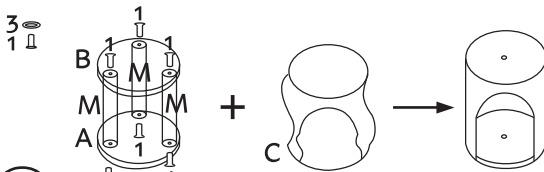

- 28X 40mm (1)
- 3X (2)
- 7X large (3)
- 8X small (4)
- 8X (5)
- 1X 60mm (6)
- 1X (7)

1