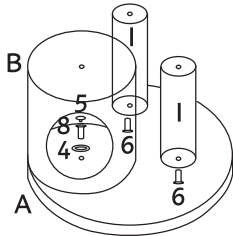

MANUAL

SCRATCHING POST

COCO

SIZE: **60x48x152**cm

1

2

3

4

5

6

7

MANUAL

SCRATCHING POST

CLEO

SIZE: **60x50x143**cm

- 28X 40mm (1)
- 3X (2)
- 7X large (3)
- 8X small (4)
- 8X (5)
- 1X 60mm (6)
- 1X (7)

MANUAL

SCRATCHING POST

CODY

SIZE: 60x60x185cm

17X 40mm (1)

7X (2)

7X large (3)

7X small (4)

7X (5)

4X 16mm (6)

1X 65mm (7)

2X (8)