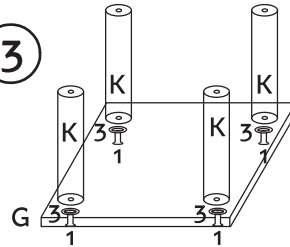

MANUAL

SCRATCHING POST

CLEO

SIZE: **60x50x143**cm

- 28X 40mm (1)
- 3X (2)
- 7X large (3)
- 8X small (4)
- 8X (5)
- 1X 60mm (6)
- 1X (7)

1

2

3

4

5

6

7

8