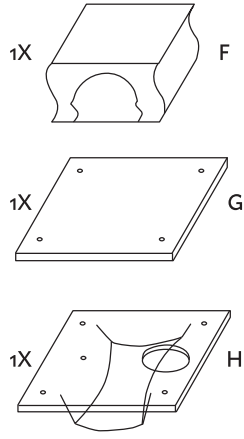

MANUAL

SCRATCHING POST

COCO

SIZE: **60x48x152**cm

1

2

3

4

5

6

7

MANUAL

SCRATCHING POST

CLEO

SIZE: **60x50x143**cm

- 28X 40mm (1)
- 3X (2)
- 7X large (3)
- 8X small (4)
- 8X (5)
- 1X 60mm (6)
- 1X (7)

MANUAL

SCRATCHING POST

CODY

SIZE: 60x60x185cm

17X 40mm (1)

7X (2)

7X large (3)

7X small (4)

7X (5)

4X 16mm (6)

1X 65mm (7)

2X (8)