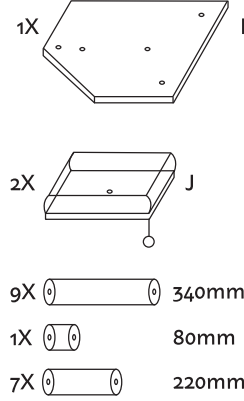

MANUAL

SCRATCHING POST

COCO

SIZE: **60x48x152**cm

1

2

3

4

5

6

7

MANUAL

SCRATCHING POST

CLEO

SIZE: **60x50x143**cm

- 28X 40mm (1)
- 3X (2)
- 7X large (3)
- 8X small (4)
- 8X (5)
- 1X 60mm (6)
- 1X (7)

MANUAL

SCRATCHING POST

CODY

SIZE: 60x60x185cm

17X 40mm (1)

7X (2)

7X large (3)

7X small (4)

7X (5)

4X 16mm (6)

1X 65mm (7)

2X (8)