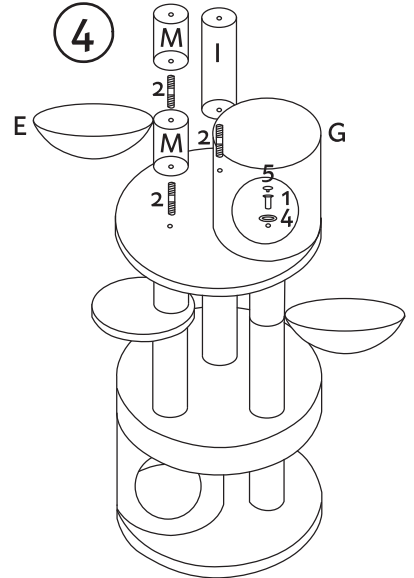

MANUAL

SCRATCHING POST

COCO

SIZE: **60x48x152**cm

1

2

3

4

5

6

7

MANUAL

SCRATCHING POST

CLEO

SIZE: **60x50x143**cm

- 28X 40mm (1)
- 3X (2)
- 7X large (3)
- 8X small (4)
- 8X (5)
- 1X 60mm (6)
- 1X (7)

MANUAL

SCRATCHING POST

CODY

SIZE: 60x60x185cm

17X 40mm (1)

7X (2)

7X large (3)

7X small (4)

7X (5)

4X 16mm (6)

1X 65mm (7)

2X (8)