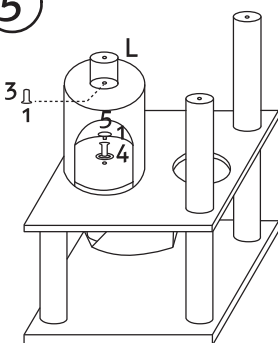

MANUAL

SCRATCHING POST

COCO

SIZE: **60x48x152**cm

1

2

3

4

5

6

7

MANUAL

SCRATCHING POST

CLEO

SIZE: **60x50x143**cm

- 28X 40mm (1)
- 3X (2)
- 7X large (3)
- 8X small (4)
- 8X (5)
- 1X 60mm (6)
- 1X (7)

1

2

3

4

5

6

7

8

MANUAL

SCRATCHING POST

CODY

SIZE: 60x60x185cm

17X 40mm (1)

7X (2)

7X large (3)

7X small (4)