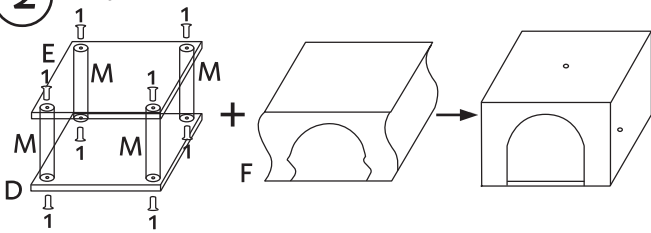

MANUAL

SCRATCHING POST

CLEO

SIZE: **60x50x143**cm

- 28X 40mm (1)
- 3X (2)
- 7X large (3)
- 8X small (4)
- 8X (5)
- 1X 60mm (6)
- 1X (7)

1

2

3

4

5

6

7

8