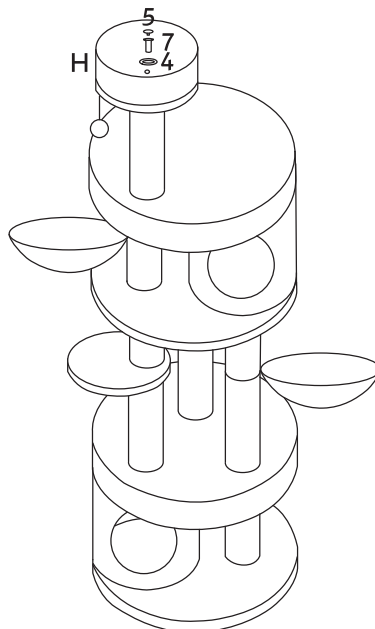

MANUAL

SCRATCHING POST

COCO

SIZE: **60x48x152**cm

1

2

3

4

5

6

7

MANUAL

SCRATCHING POST

CLEO

SIZE: **60x50x143**cm

- 28X 40mm (1)
- 3X (2)
- 7X large (3)
- 8X small (4)
- 8X (5)
- 1X 60mm (6)
- 1X (7)

MANUAL

SCRATCHING POST

CODY

SIZE: 60x60x185cm

17X 40mm (1)

7X (2)

7X large (3)

7X small (4)

7X (5)

4X 16mm (6)

1X 65mm (7)

2X (8)