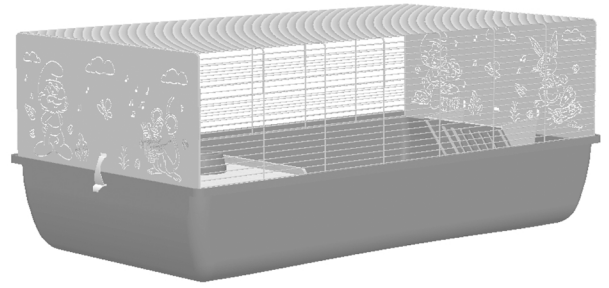

THE SMURFS & duvo plus®

Small animal habitat XL

100x54x40cm

x1

x1

x1

x1

x1

B

x1

x2