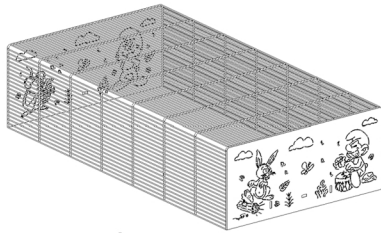

THE SMURFS & duvo plus®

Small animal habitat XL

100x54x40cm

x1

x1

x1

x1

x1

B

x1

x2