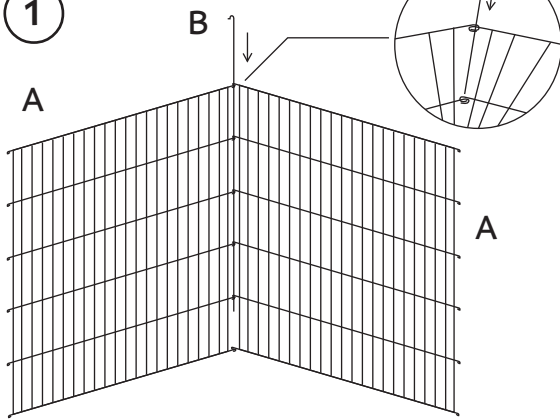

MANUAL

SMALL ANIMAL PLAY RUN XL

SIZE: **180x120x70**cm

A x9

B x10

C x1

1

Connect two panels together with one pin

2

Repeat step 1 to accomplish the assembly