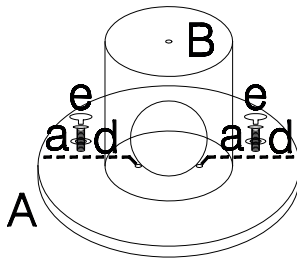

## SCRATCHING POST

### GIORGIA

SIZE: 60x60x120cm

1

2

3

4

5