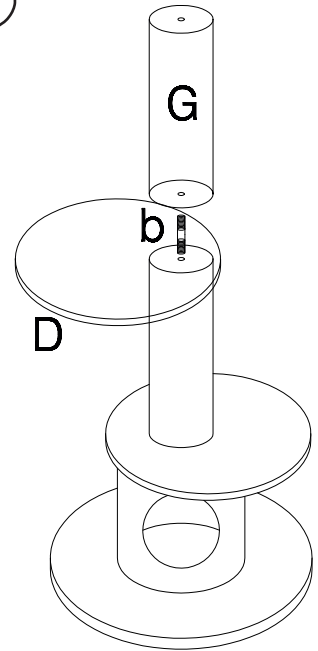

## SCRATCHING POST

### GIORGIA

SIZE: 60x60x120cm

1

2

3

4

5