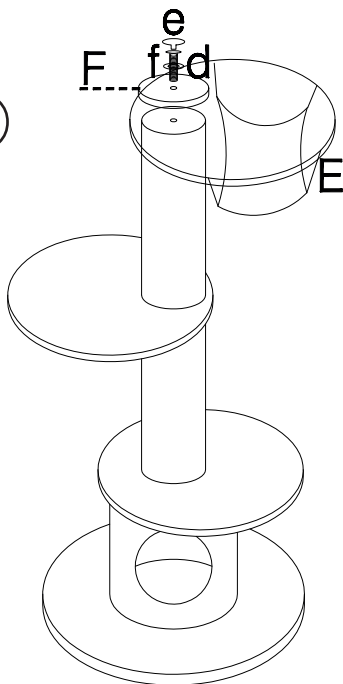

## SCRATCHING POST

### GIORGIA

SIZE: 60x60x120cm

1

2

3

4

5