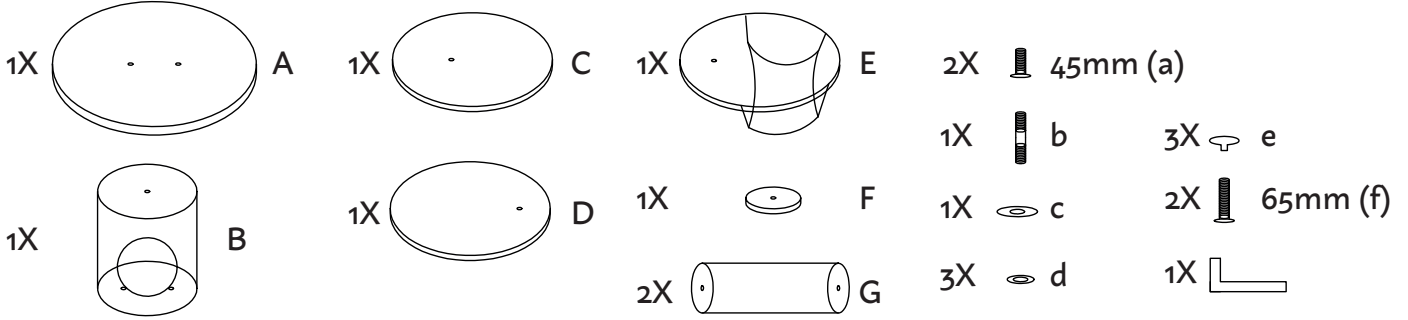

## SCRATCHING POST

### GIORGIA

SIZE: 60x60x120cm

1

2

3

4

5