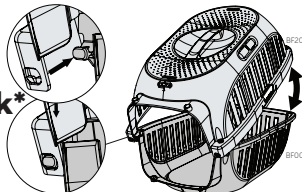

2

2x
click