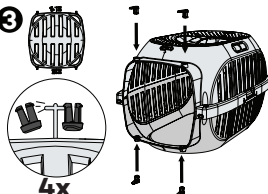

BUDDY TRANSPORT BOX

1

2

2x
click

3

4

5

Laroy GROUP

49,5X32,5X29CM

Max
5kg

www.duvoplus.com | Made in EU

Industrieweg 98-100 | 9032 Wondelgem | Belgium | www.laroygroup.com