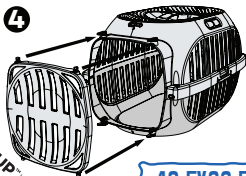

BUDDY TRANSPORT BOX

1

2

2x
click

3

4

5

Laroy GROUP

49,5X32,5X29CM

Max
5kg

www.duvoplus.com | Made in EU

Industrieweg 98-100 | 9032 Wondelgem | Belgium | www.laroygroup.com