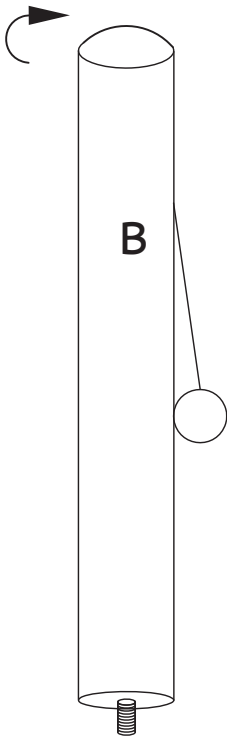

x1

MANUAL

SCRATCHING POST SOLE

SIZE: 30x30x45cm

1X

A

1X

B

1

A

2