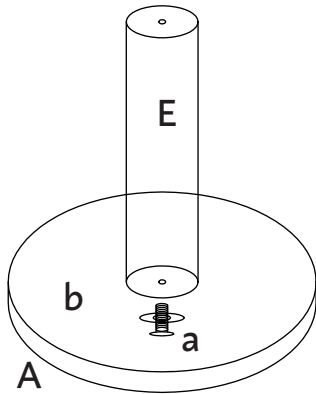

1X 40mm (a)

1X (b)

1X 50mm (c)

1X (d)

1X (e)

1X

1