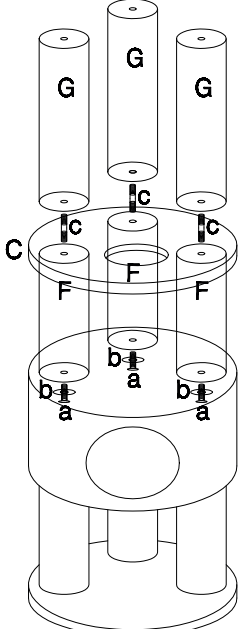

MANUAL

SCRATCHING POST

FABIAN

SIZE: 60x40x150cm

1

2

3

4