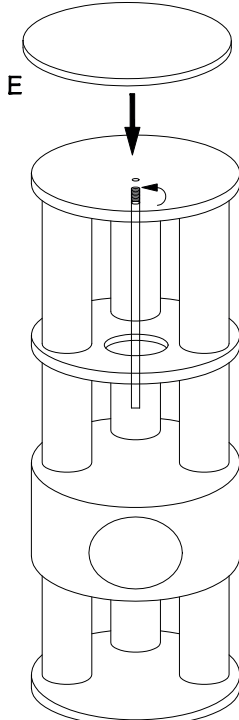

MANUAL

SCRATCHING POST

FABIAN

SIZE: 60x40x150cm

1

2

3

4

5

6