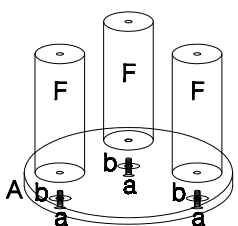

MANUAL

SCRATCHING POST

FABIAN

SIZE: 60x40x150cm

1

2

3

4