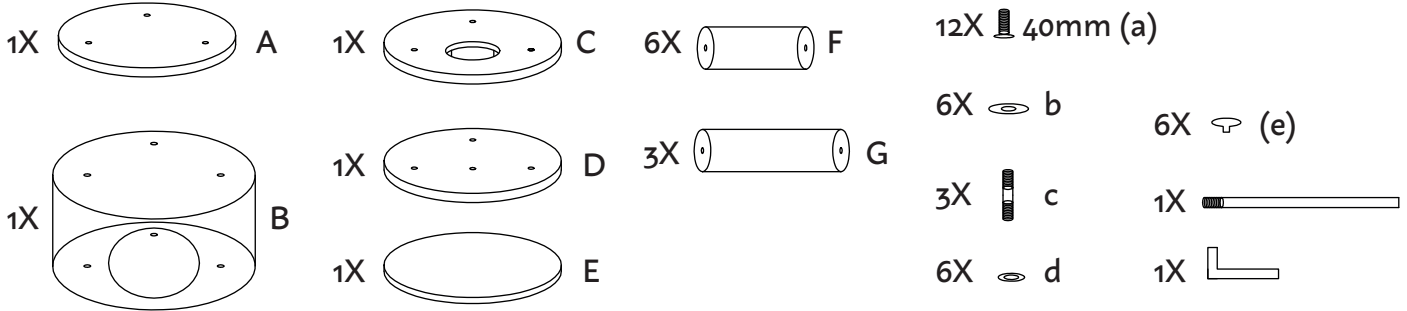

MANUAL

SCRATCHING POST

FABIAN

SIZE: 60x40x150cm

1

2

3

4