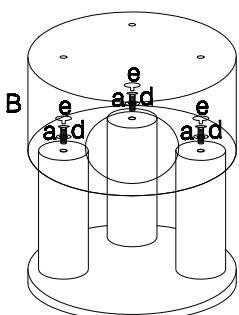

MANUAL

SCRATCHING POST

FABIAN

SIZE: 60x40x150cm

1

2

3

4