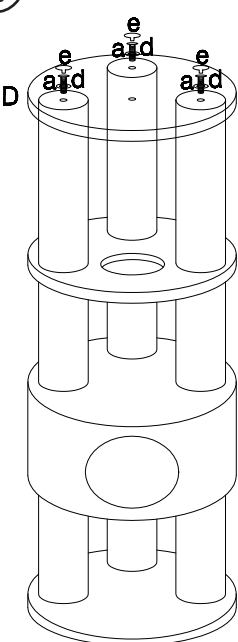

MANUAL

SCRATCHING POST

FABIAN

SIZE: 60x40x150cm

1

2

3

4