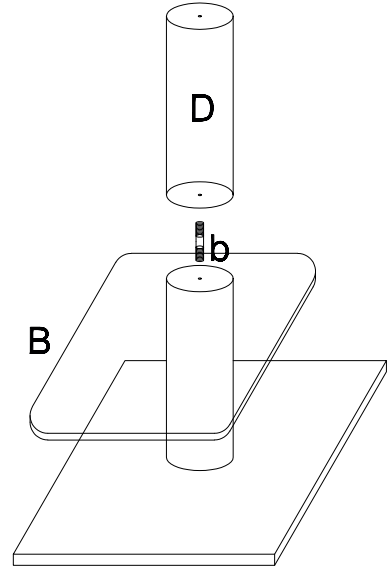

MANUAL

SCRATCHING POST

GLORIA

SIZE: 60x60x100cm

1

2

3

4