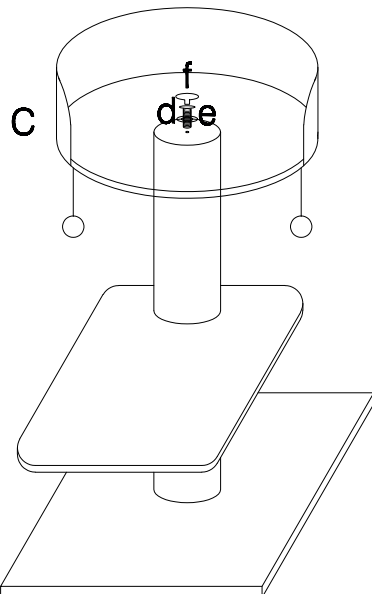

MANUAL

SCRATCHING POST

GLORIA

SIZE: 60x60x100cm

1

2

3

4