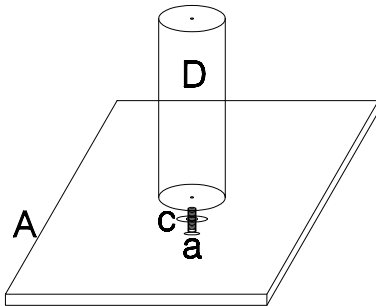

MANUAL

SCRATCHING POST

GLORIA

SIZE: 60x60x100cm

1

2

3

4