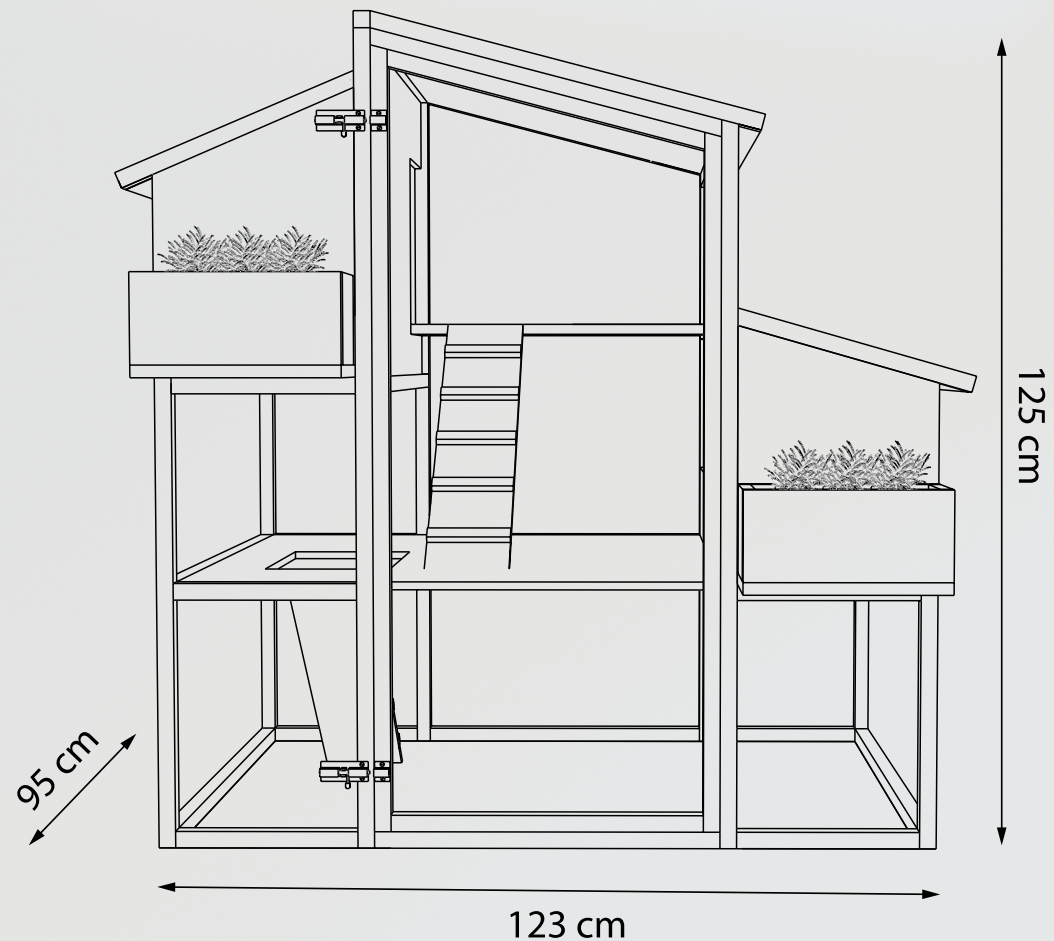

MANUAL

Join us!
Woodland
by
duvo plus
Writing
Pet Stories
Together

www.duvoplus.com by
Laroy GROUP Industrieweg 98-100
9032 Wondelgem | Belgium
www.laroygroup.com
f i y @laroygroup
Questions? info@laroygroup.com